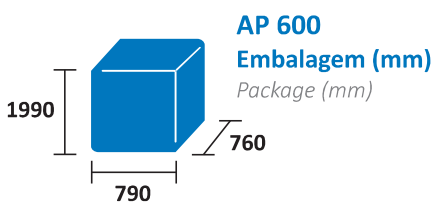

Technical Features

AP 600 N PO | APA 600 N PO

- Internal Dimension
  AP 600 N | W622 x D545 x H1603mm
- Inside PS White
- Outside Surface White Coated Steel | Stainless Steel AISI 441
- Polyurethane Water Base Insulation 60mm
- Static Cold
- Manual Defrost
- Fixed Shelves
  6 (650x510mm)
- Reversible Solid Door
- Self Closing Door
- Locker Included
- 4 Rollers + 2 Levelers
- Basket Not Included | Capacity = 14 Baskets
  (W500xD300xH170mm)

Código Code	Modelo Model	Largura Width	Profundidade Depth	Altura Height	Volume | Lt Volume	Peso | Kg Weight	Potência Power	Tensão | Freq. Tension | Freq.	Consumo Consumption	Prateleiras Shelves	Termostato Thermostat	Gás Gas
800144_1300	AP 600 N PO	750mm	750mm	1880mm	567 | 466	110 | 96	260W	230V - 50Hz	2179 kwh/ano kwh/year	6	Digital	R290
800146_800	APA 600 N PO	750mm	750mm	1880mm	567 | 466	115 | 101	260W	230V - 50Hz	2179 kwh/ano kwh/year	6	Digital	R290

↪ Acessórios Accessories

Cesto Basket
(W500 x D300 x H170mm)
Cod. 003044

Kit Rodas | 2 Giratórias + 2 Giratórias c/ Travão
Wheels Kit | 2 Swivel + 2 Swivel with Brake
Cod. 129001

Kit Pés Inox Inox Feet Kit
Cod. 129004_3

Embalagem Madeira
Wood Package

Capacidade Carga (unid) Load capacity (unit)	TIR	20"	40"
	51	21	45